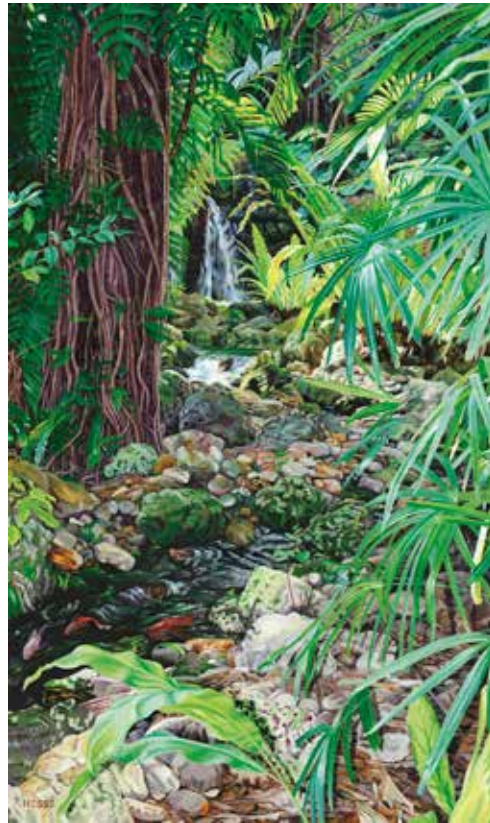

Rainforest
original size 60 x 36 in.